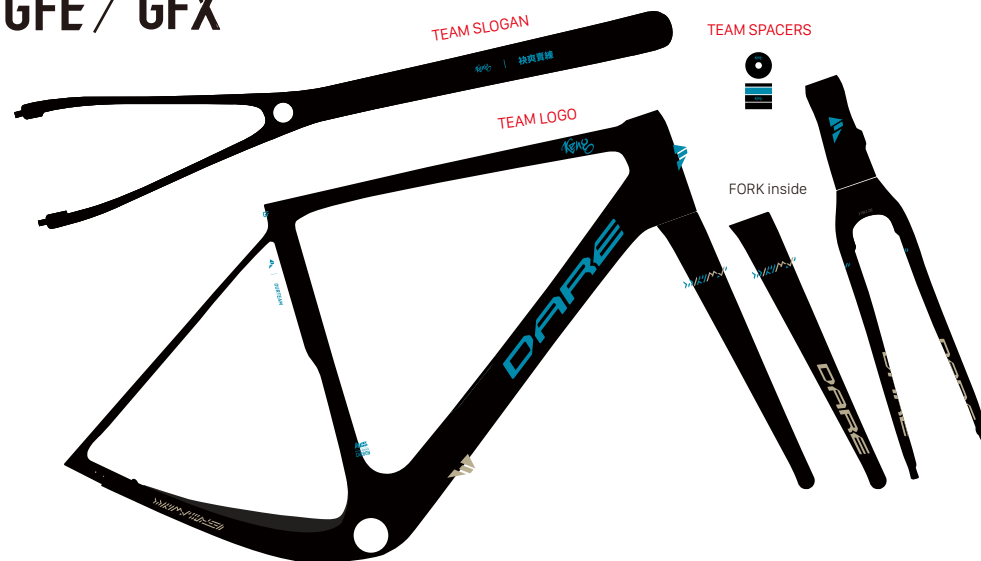

MR1 / MR1

VSR

TISR

GFE / GFX