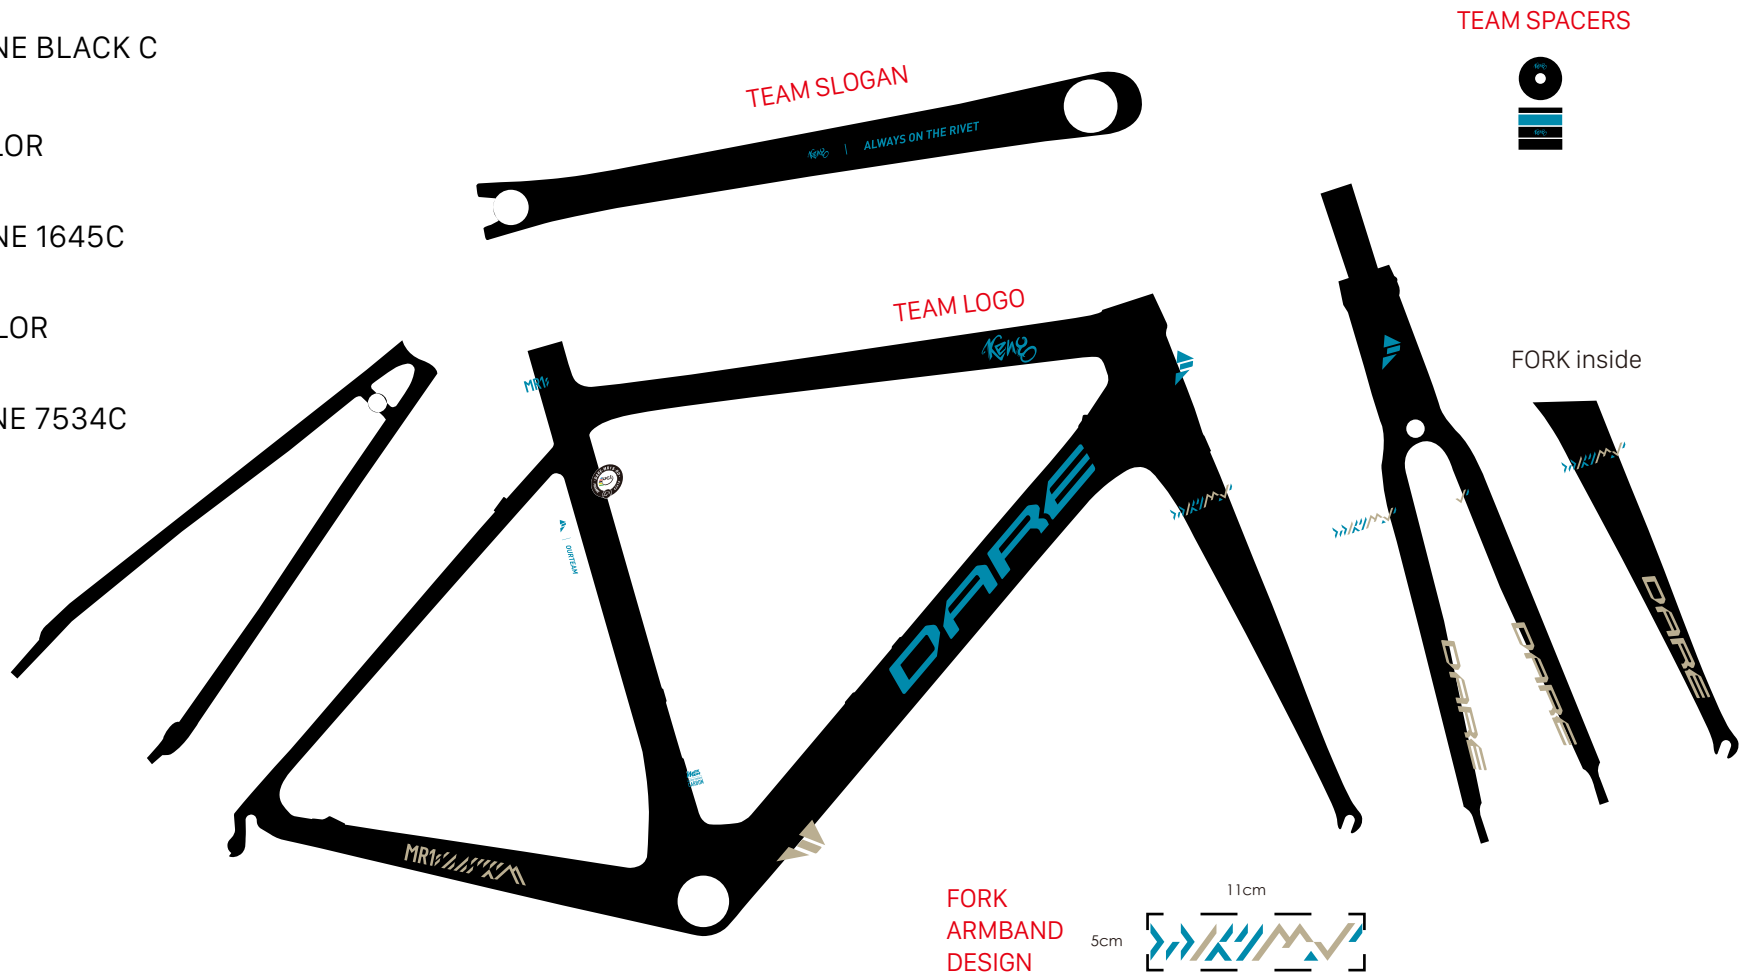

EXAMPLE- FINISH

BASE COLOR

PANTONE BLACK C

DECAL 1 COLOR

PANTONE 1645C

DECAL 2 COLOR

PANTONE 7534C