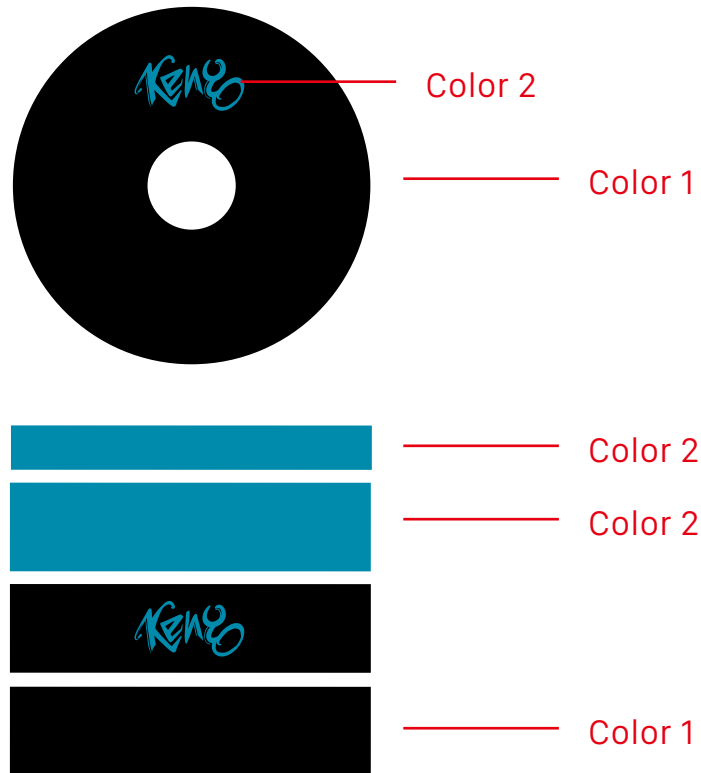

Headset top cap and spacer Design (Two colors)

Team logo and color custom , You can choose two colors from Base color,Decal 1 color or Decal 2 color on 1 *top cap ,3*10mm spacers and 1*5mm spacer

EXAMPLE

■ Color 1 (Base color)

■ Color2 (Decal 1)