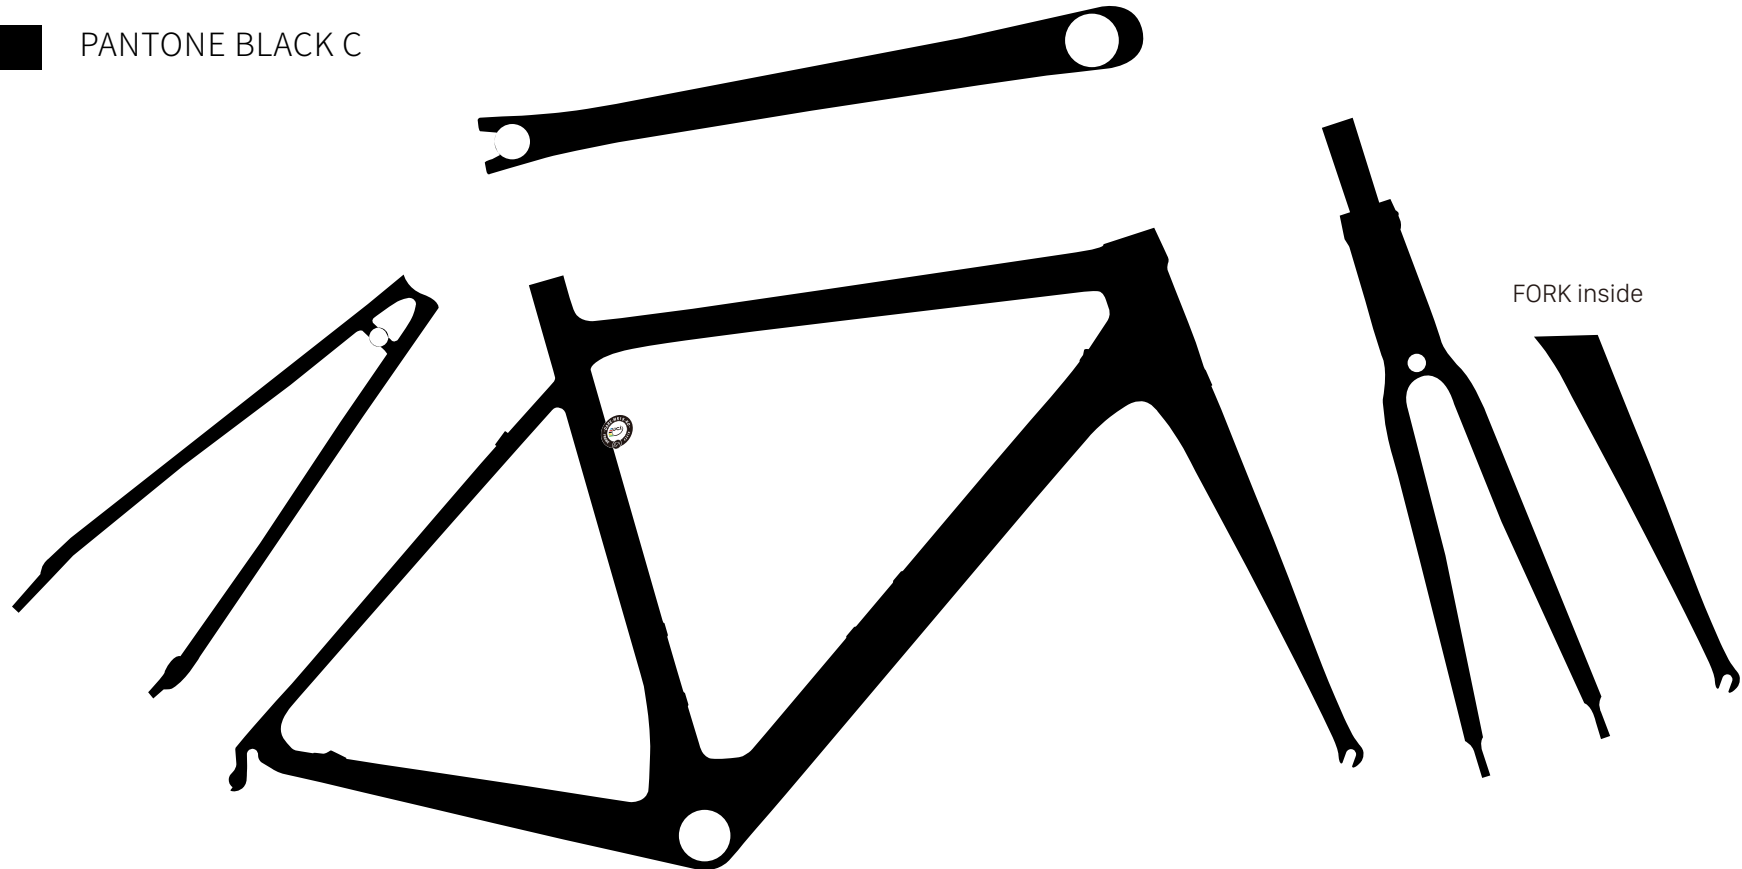

### Base Color (Single color)

Referring to the color of Pantone or other sample.  
(Special color such as Fluorescent or electroplating is not included)

Painting detail:  Pure color  Bright powder

Coating:  Gloss  Matt

### Decal 1 Color (one color)

Referring to the color of Pantone or other sample.  
(Special color such as Fluorescent or electroplating is not included)

Painting detail:  Pure color  Bright powder

Coating: Same with Base color