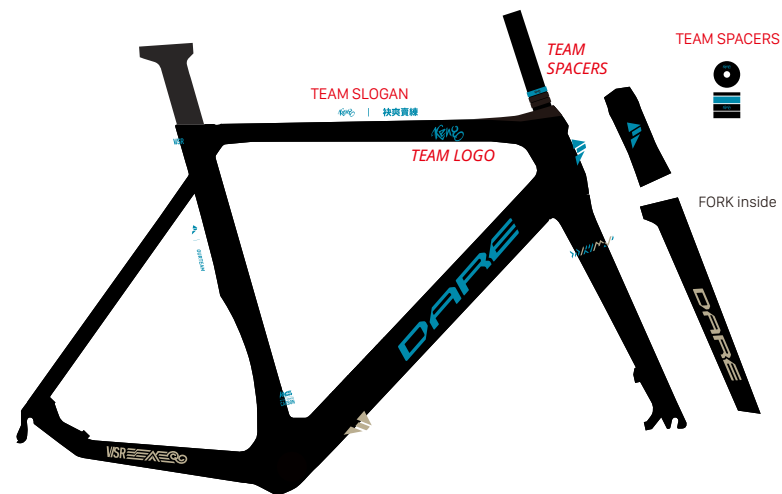

MR1 / MR1

VSR

TISR

GFE / GFX