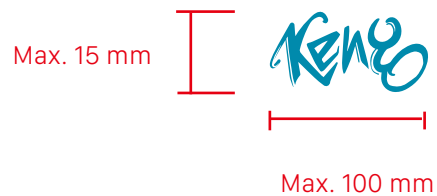

Team logo and slogan (one color)

Need to offer "AI" file. color is same with Sticker 1 or Sticker 2

Color: ☐ Decal 1 ☐ Decal 2
Coating: Same with Base color

EXAMPLE

Decal 1 color

TEAM LOGO