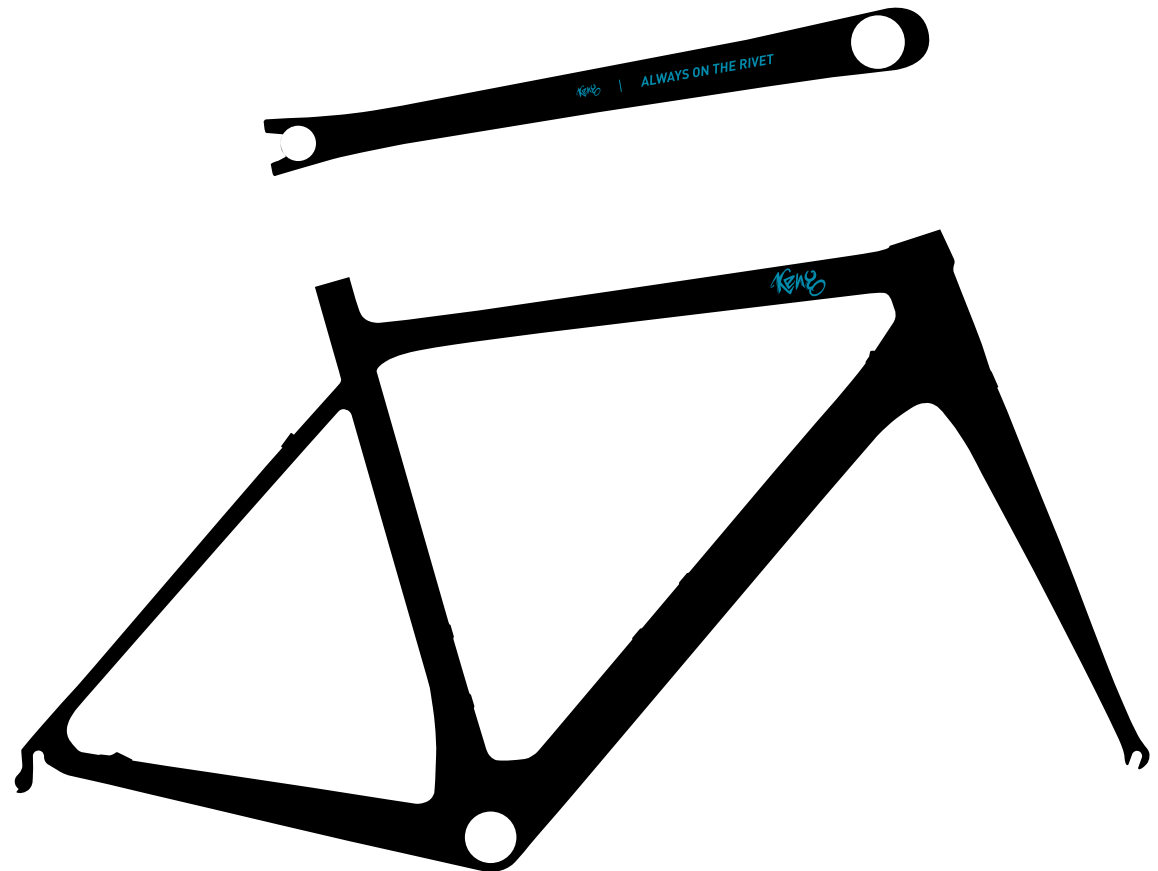

TEAM SLOGAN
FONT : DIN-BoldItalic